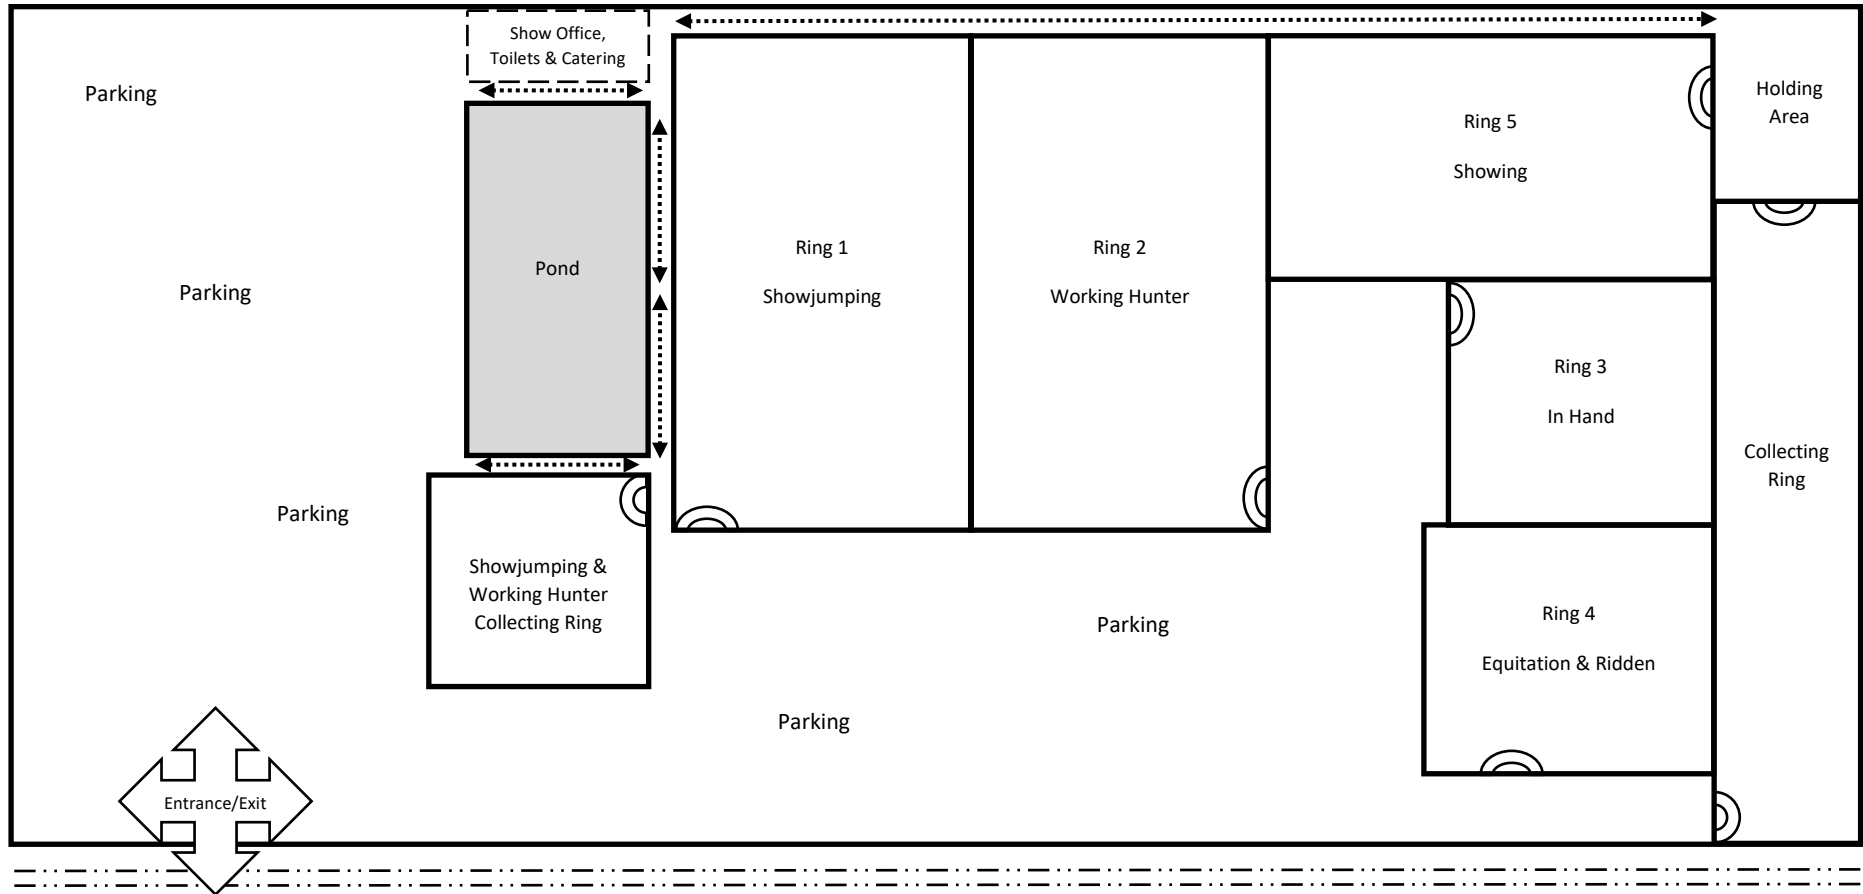

Thornton Cleveleys & District Horse Club

2022
Showfield Layout

←.....→ Pedestrian Walkway

==::==::==:: Treeline, Tram Track & Road

⤿ Ring Entrance/Exit